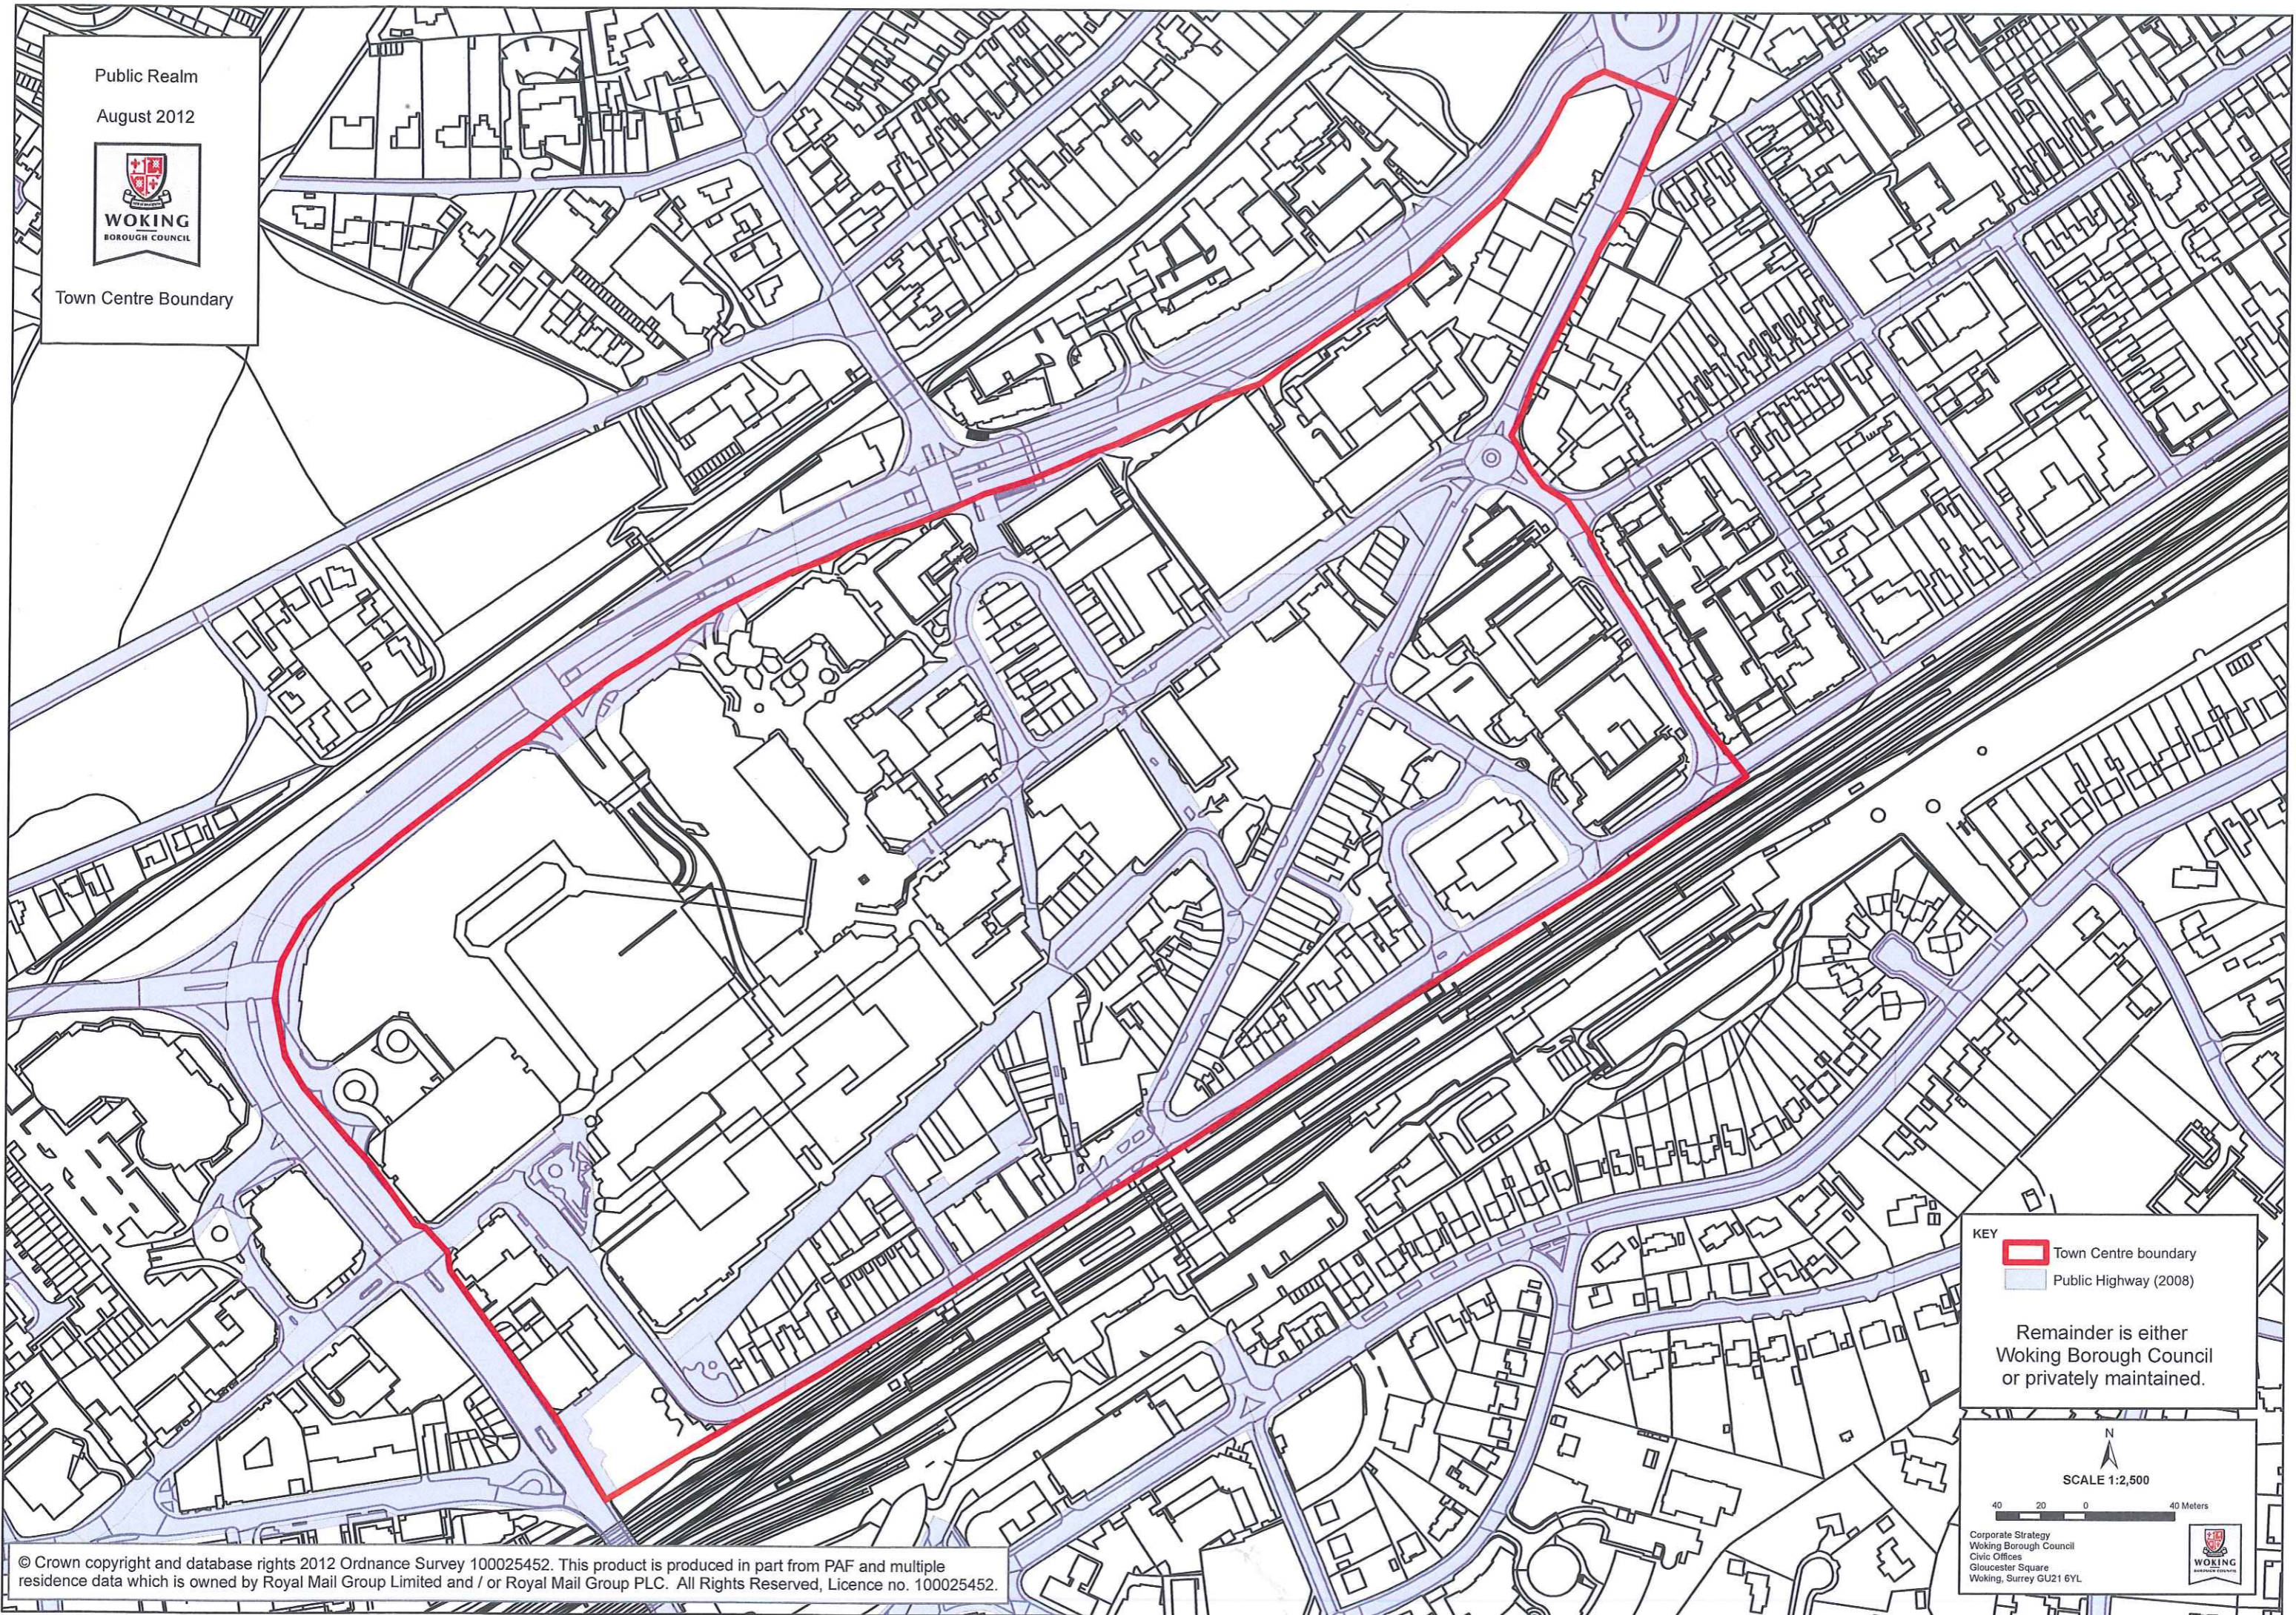

Public Realm

August 2012

Town Centre Boundary

KEY

- Town Centre boundary
- Public Highway (2008)

Remainder is either Woking Borough Council or privately maintained.

N

SCALE 1:2,500

40 20 0 40 Meters

Corporate Strategy
Woking Borough Council
Civic Offices
Gloucester Square
Woking, Surrey GU21 6YL